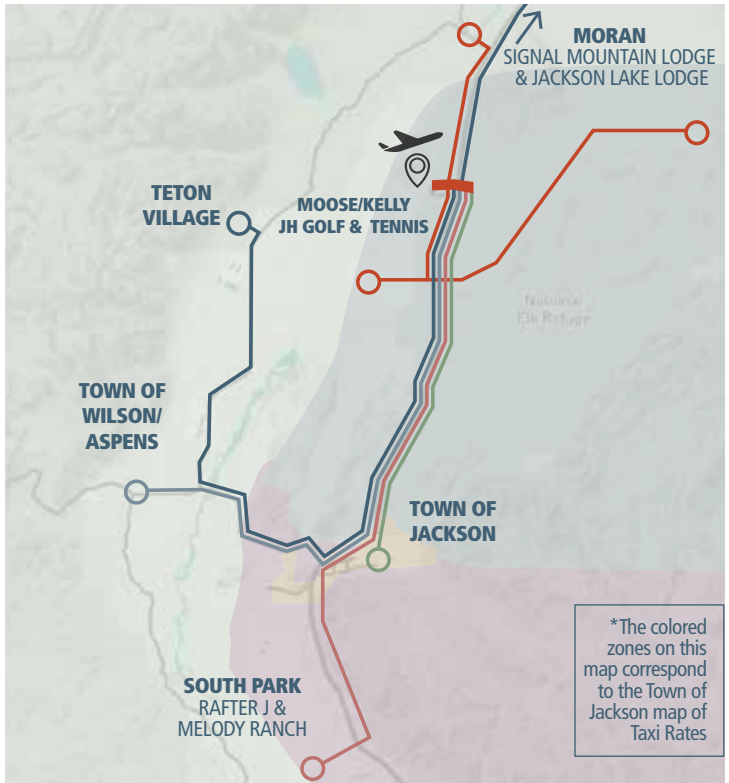

TAXI FARES

Save on your fare when you carpool in a taxi from the airport.

Save **\$10 PER FARE** ON EACH destination

RIDERS	TOWN OF JACKSON	TETON VILLAGE	TOWN OF WILSON / ASPENS	SOUTH PARK RAFTER J & MELODY RANCH	MOOSE / JH GOLF & TENNIS / KELLY	MORAN SIGNAL MOUNTAIN LODGE & JACKSON LAKE LODGE
1	\$45	\$75	\$65	\$60	\$45	\$100
2	\$50	\$80	\$70	\$65	\$45	\$110
3	\$60	\$90	\$80	\$75	\$45	\$120
4	\$65	\$95	\$85	\$75	\$45	\$125
5+	— +\$4 PER ADDITIONAL RIDER — <small>(SAME DROP-OFF LOCATION)</small>					

Fares only apply from the airport. For more information on the Town of Jackson Taxi Rates visit jacksonwy.gov/575/Taxi-Fee-Information